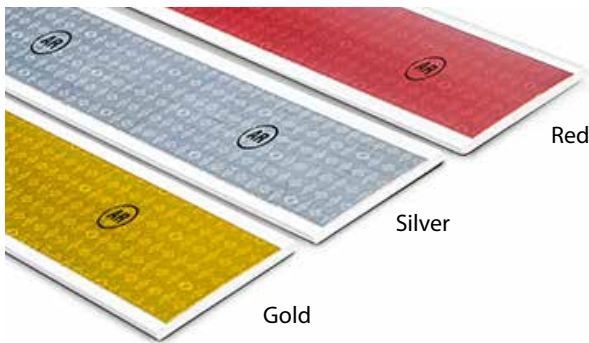

Reflective Fence Inserts

These bright Reflective Fence Inserts alert moving traffic of an approaching fenced in area or boundary fence. Some exceptional uses include airports, hospitals, schools, commercial facility entrance ways, construction sites, or residential driveways, wherever a fence forms a boundary line.

They are also an excellent means of directing traffic when they are inserted diagonally in the chain link fence to form the shape of an arrow. Headlights reflect very well off of the slats to provide illumination of gates and fencing.

Available Colors

Exact representation of colors in printing is difficult. Please refer to actual color samples for accurate matching. **Samples available upon request.**

Features and Specifications

Design – Each insert is made from rigid white PVC strips laminated with highly reflective, abrasion resistant, weatherproof tape.

These versatile inserts can be installed either diagonally, horizontally or vertically into chain link fence and they can be inserted in front of other fence slats for maximum reflection.

Specifications – Each insert is 1.25" wide x .080" thick x 48" long. Longer lengths may be special ordered upon request - minimum quantities apply.