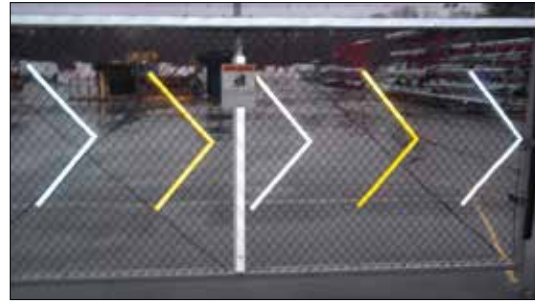

Reflective Fence Inserts

These bright Reflective Fence Inserts alert moving traffic of an approaching fenced in area or boundary fence. Some exceptional uses include airports, hospitals, schools, commercial facility entrance ways, construction sites, or residential driveways, wherever a fence forms a boundary line.

They are also an excellent means of directing traffic when they are inserted diagonally in the chain link fence to form the shape of an arrow. Headlights reflect very well off of the slats to provide illumination of gates and fencing.

Available Colors

Exact representation of colors in printing is difficult. Please refer to actual color samples for accurate matching. **Samples available upon request.**

Features and Specifications

Design – Each insert is made from rigid white PVC strips laminated with highly reflective, abrasion resistant, weatherproof tape.

These versatile inserts can be installed either diagonally, horizontally or vertically into chain link fence and they can be inserted in front of other fence slats for maximum reflection.

Specifications – Each insert is 1.25" wide x .080" thick x 48" long. Longer lengths may be special ordered upon request - minimum quantities apply.