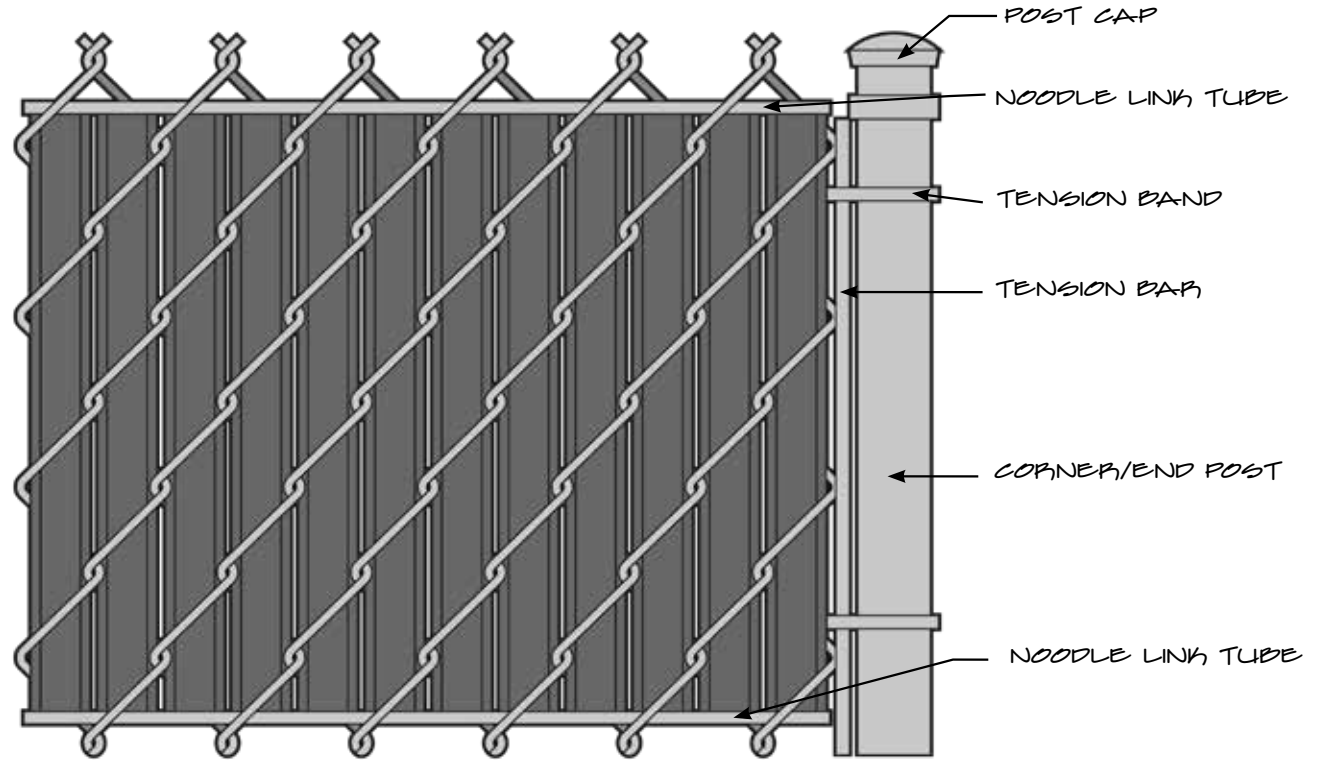

NOODLE LINK PLUS™ is a revolutionary new 2" chain link fence that uses flexible round tubes to lock the double-wall slats securely in place **at both the top and bottom** of the fence.

Slat end view

Noodle Link Plus®

2" Mesh with Factory Inserted Noodles and Slats

130 West 700 South
Smithfield, UT 84335
eprivacylink.com
1-800-574-1076

PROJECT:

OWNER/GENERAL CONTRACTOR:

SUBMITTED BY:

DATE:

DRAWING
NO.: