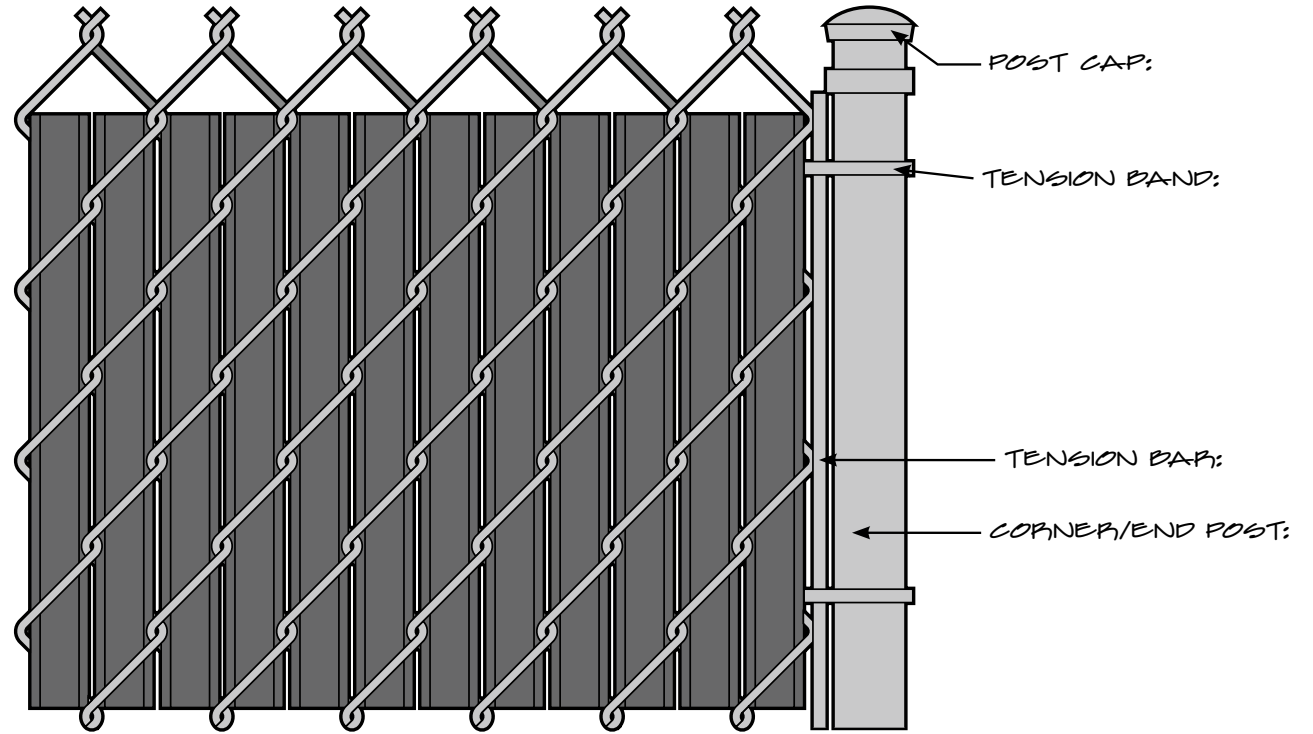

Slat end view

VinylWood®

3 1/2" x 5" Mesh with Factory Inserted Slats

130 West 700 South
Smithfield, UT 84335
eprivacylink.com
1-800-574-1076

PROJECT:

OWNER/GENERAL CONTRACTOR:

SUBMITTED BY:

DATE:

DRAWING NO: