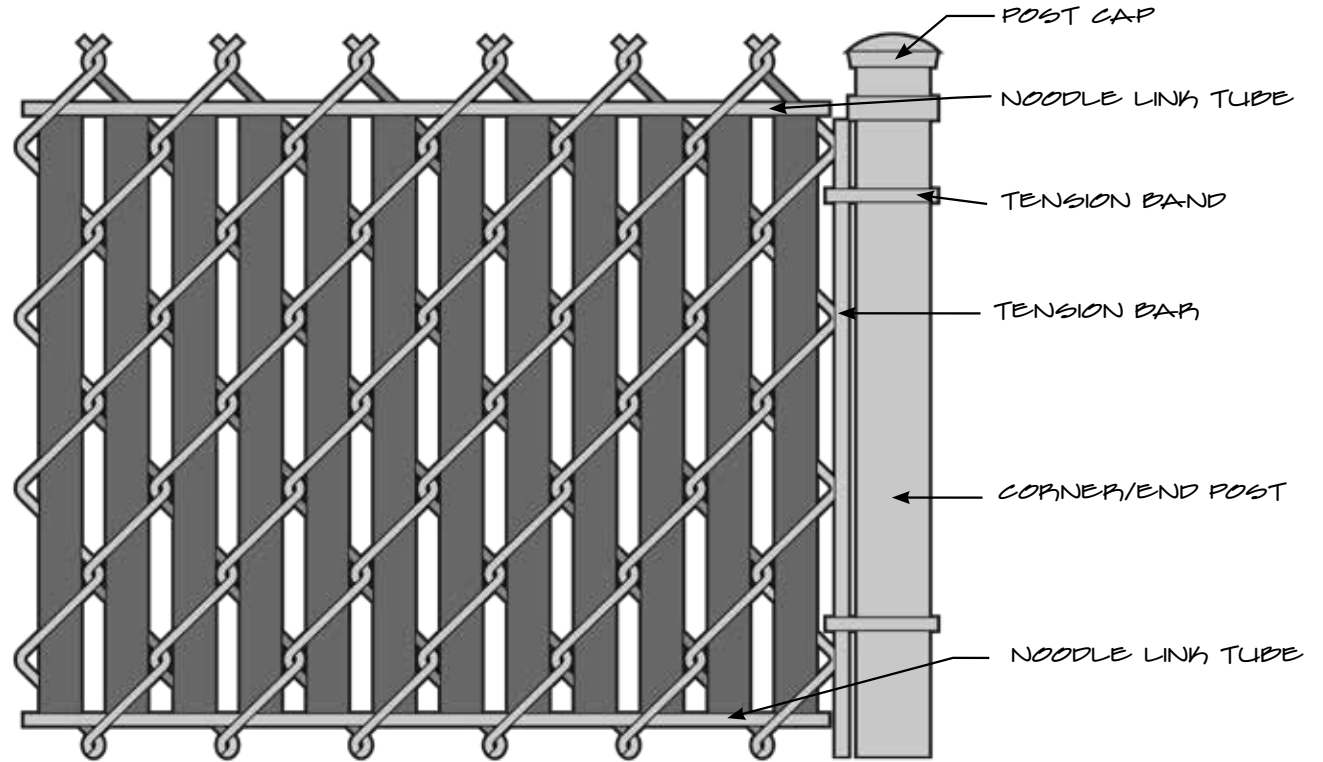

NOODLE LINK™ is a revolutionary new 2" chain link fence that uses flexible round tubes to lock the double-wall slats securely in place **at both the top and bottom** of the fence.

Slat end view

Noodle Link®

2" Mesh with Factory Inserted Noodles and Slats

130 West 700 South
Smithfield, UT 84335
eprivacylink.com
1-800-574-1076

PROJECT:

OWNER/GENERAL CONTRACTOR:

SUBMITTED BY:

DATE:

DRAWING
NO.: