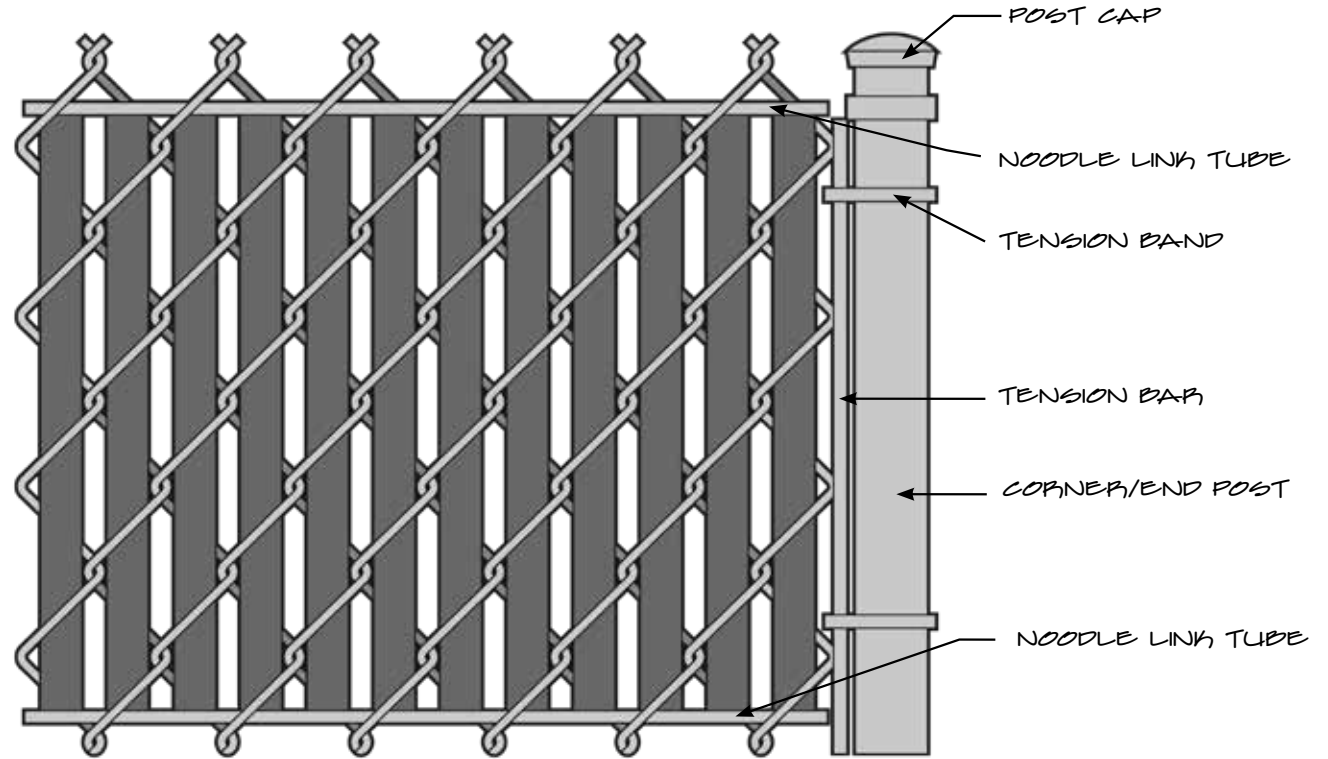

NOODLE LINK LITE™ is a revolutionary new 2" chain link fence that uses flexible round tubes to lock the single-wall slats securely in place **at both the top and bottom** of the fence.

Slat end view

# Noodle Link Lite®

2" Mesh with Factory Inserted Noodles and Slats

130 West 700 South  
Smithfield, UT 84335  
eprivacylink.com  
1-800-574-1076

PROJECT:

OWNER/GENERAL CONTRACTOR:

SUBMITTED BY:

DATE:

DRAWING NO: