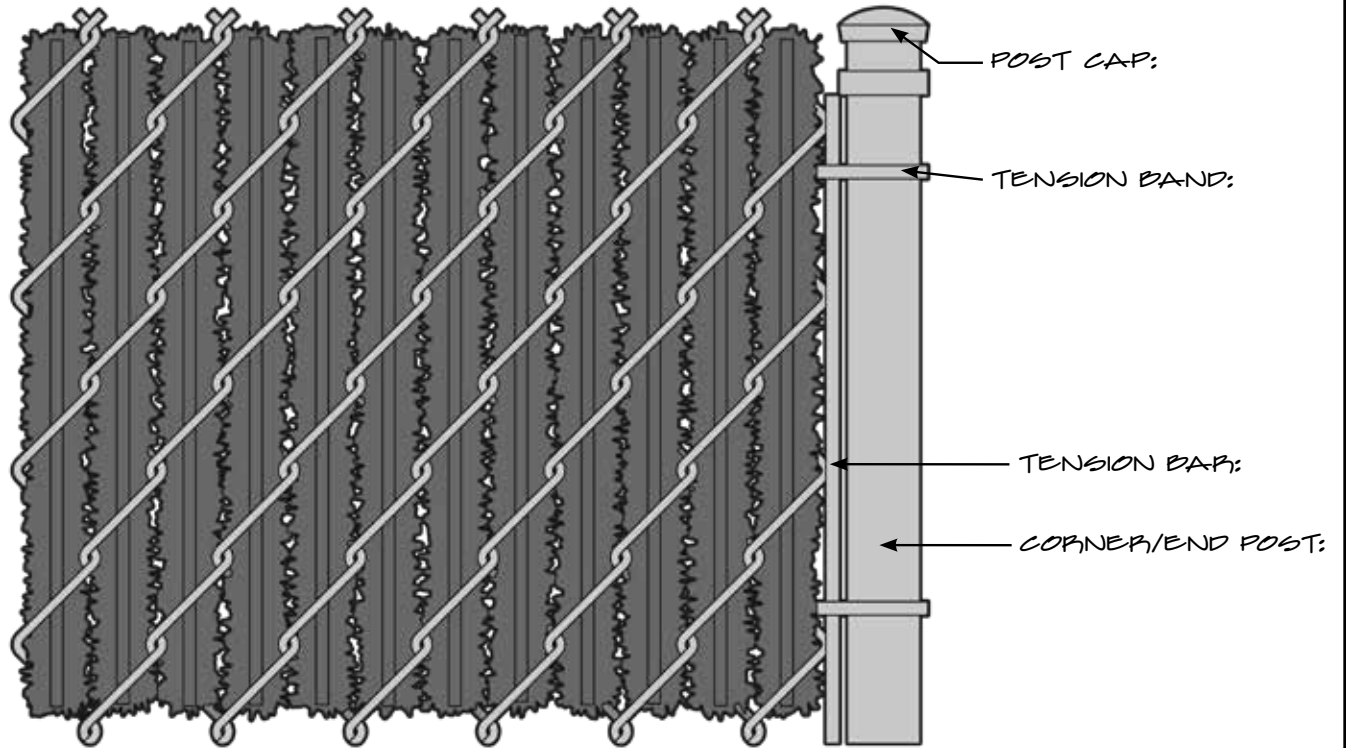

Slat end view

HedgeMaster™

2" Mesh with Factory Inserted Slats

130 West 700 South
Smithfield, UT 84335
eprivacylink.com
1-800-574-1076

PROJECT:

OWNER/GENERAL CONTRACTOR:

SUBMITTED BY:

DATE:

DRAWING NO: