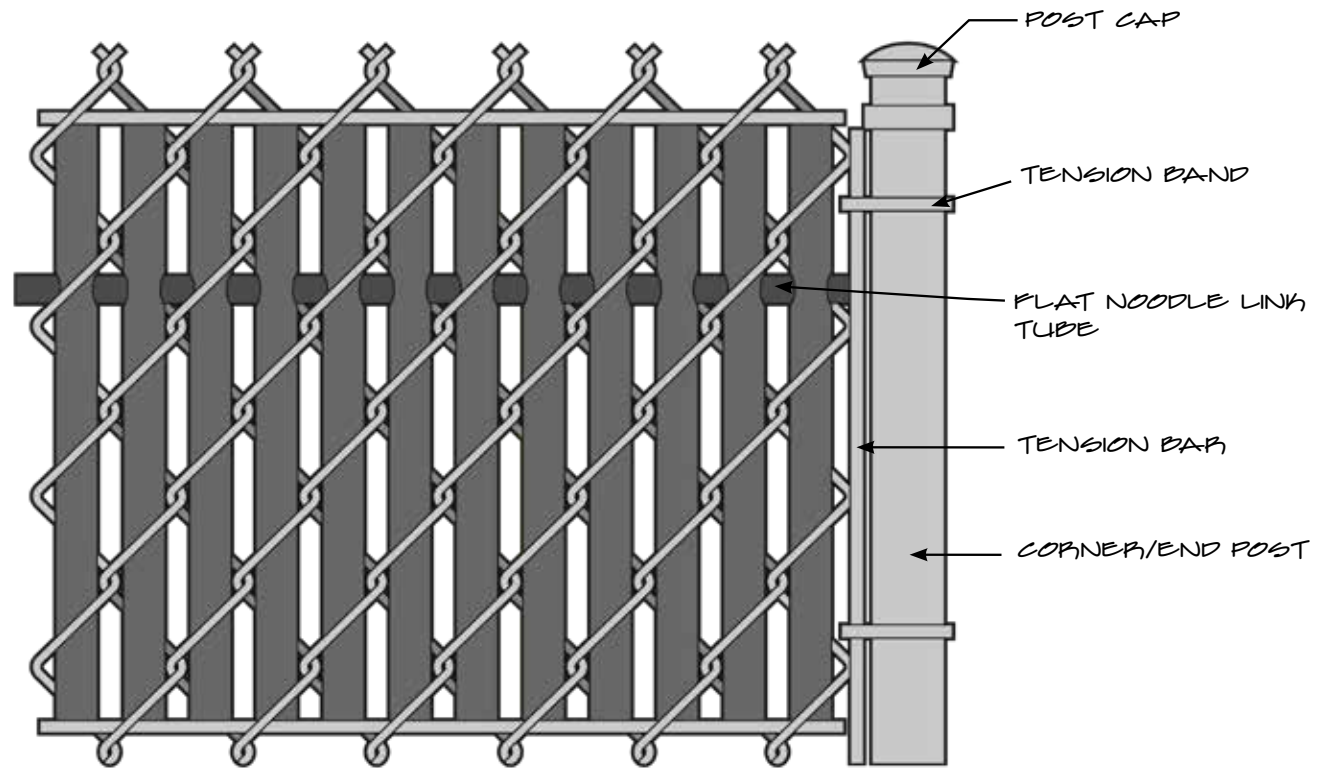

FLAT NOODLE LINK™ is a revolutionary new 2" chain link fence that uses a flexible tube to lock the double-wall slats securely in place at the top of the fence similar to top locking slat products.

Slat end view

Flat Noodle Link®

2" Mesh with a Factory Inserted Noodle and Slats

130 West 700 South
Smithfield, UT 84335
eprivacylink.com
1-800-574-1076

PROJECT:

OWNER/GENERAL CONTRACTOR:

SUBMITTED BY:

DATE:

DRAWING NO: